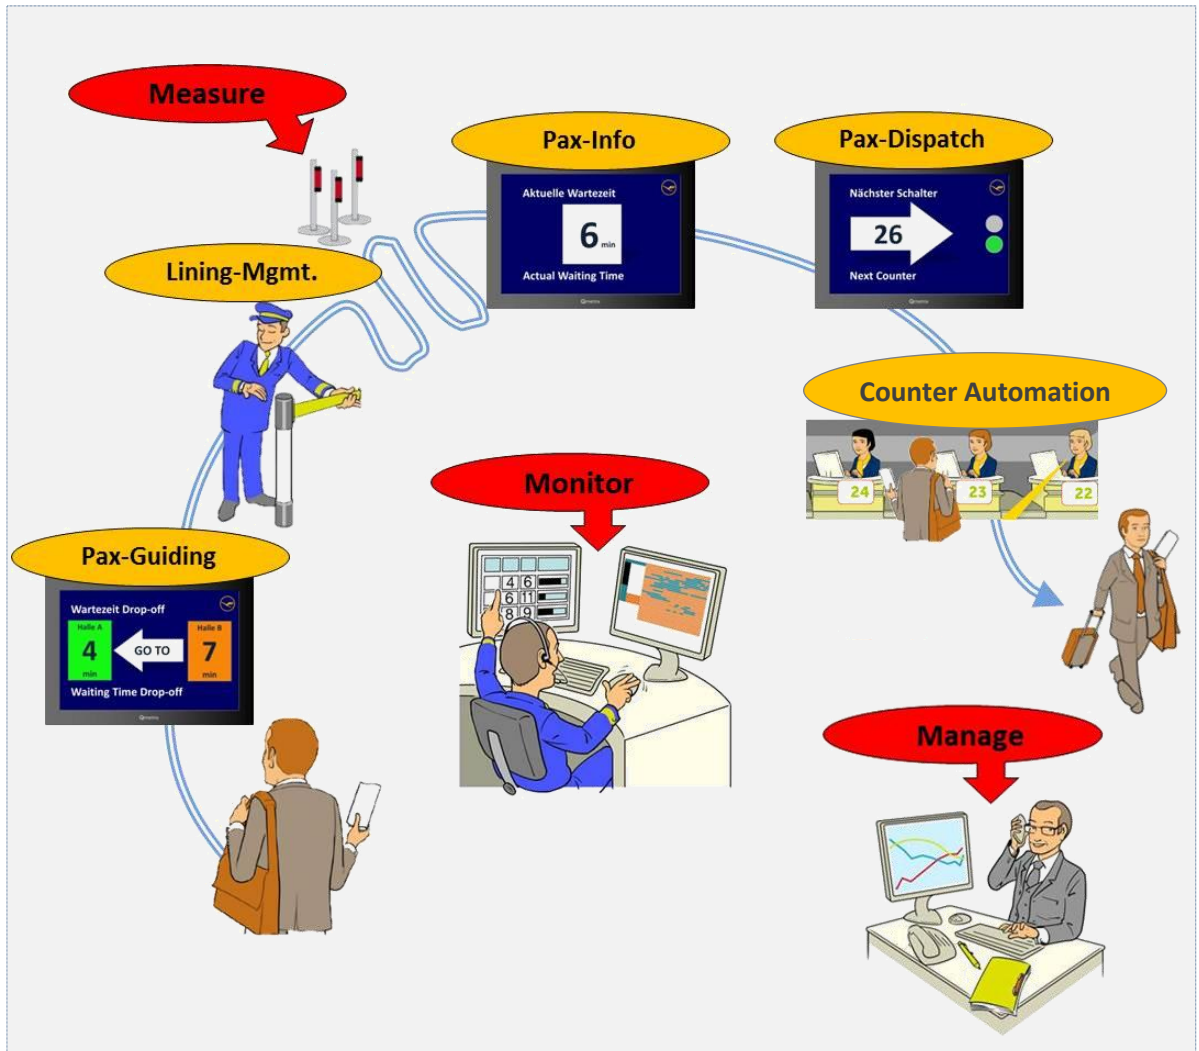

Qmetrix System Map

Functional overview

> Qmetrix Contact

Dieter Punzengruber **EMAIL** dp@qmetrix.com **PHONE** +43 1 535 79 20-0
XIMES GMBH Hollandstraße 12/12, A-1020 Vienna **WEB** www.qmetrix.com