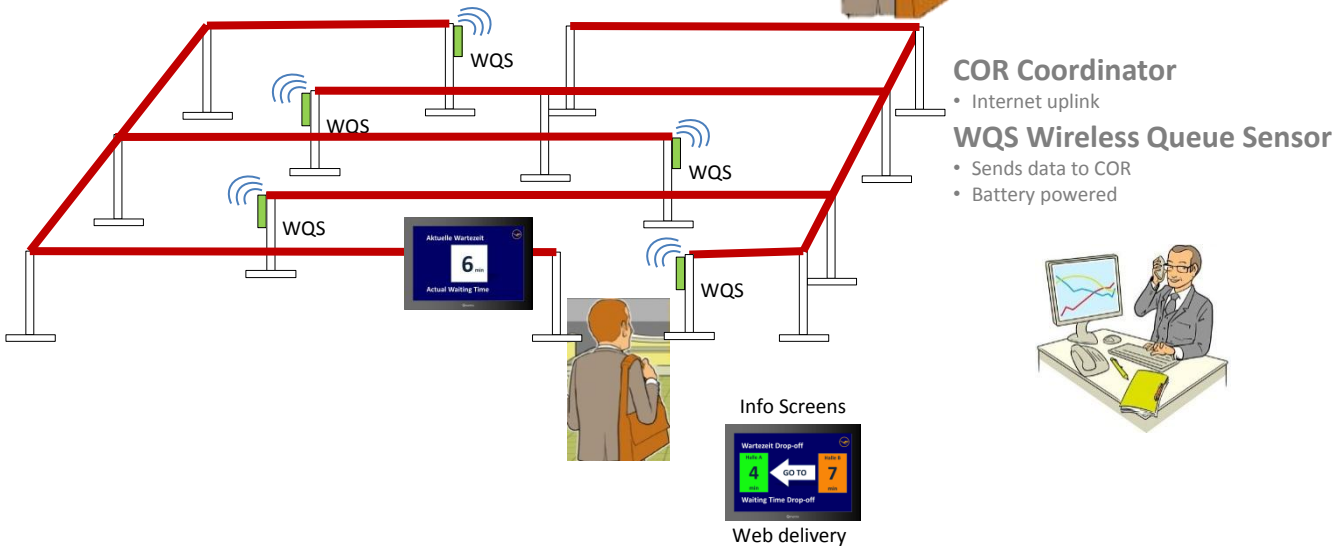

Use Case – Check-in

- Increase Productivity and Service
- Eliminate Pushers
- Speed up transition time

Technical overview

CSC Signal Controller

- Wireless unit

MON Monitor Controller

- LAN required

CPD PAX Detector

- Wireless unit

CSS Caller Signal Square

- Free/Busy Signalization

COR Coordinator

- Internet uplink

WQS Wireless Queue Sensor

- Sends data to COR
- Battery powered

Info Screens