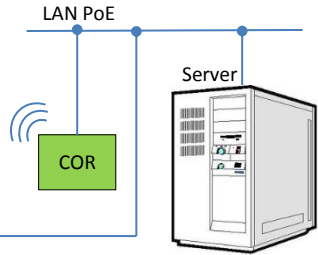

Use Case – Check-in

- Increase Productivity and Service
- Eliminate Pushers
- Speed up transition time

Technical overview

CSC Signal Controller

- Wireless unit

MON Monitor Controller

- LAN required

CPD PAX Detector

- Wireless unit

CSS Caller Signal Square

- Free/Busy Signalization

COR Coordinator

- Internet uplink

WQS Wireless Queue Sensor

- Sends data to COR
- Battery powered

Info Screens