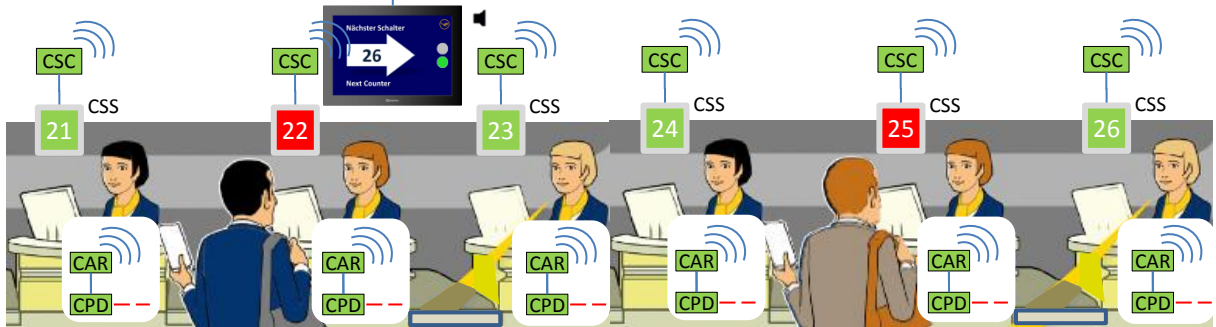

Use Case – Check-in

- Increase Productivity and Service
- Eliminate Pushers
- Speed up transition time

Technical overview

CSC Signal Controller

- Wireless unit

MON Monitor Controller

- LAN required

CPD PAX Detector

- Wireless unit

CSS Caller Signal Square

- Free/Busy Signalization

COR Coordinator

- Internet uplink

WQS Wireless Queue Sensor

- Sends data to COR
- Battery powered

Info Screens