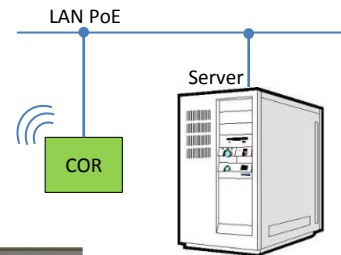

Use Case – Immigration

- Increase Productivity and Service
- Eliminate Pushers
- Speed up transition time

Technical overview

CSC Signal Controller

- Wireless unit

CPD PAX Detector

- Wireless unit

MON Monitor Controller

- LAN required

CSS Caller Signal Square

- Free/Busy Signalization

COR Coordinator

- Internet uplink

WQS Wireless Queue Sensor

- Sends data to COR
- Battery powered

Info Screens