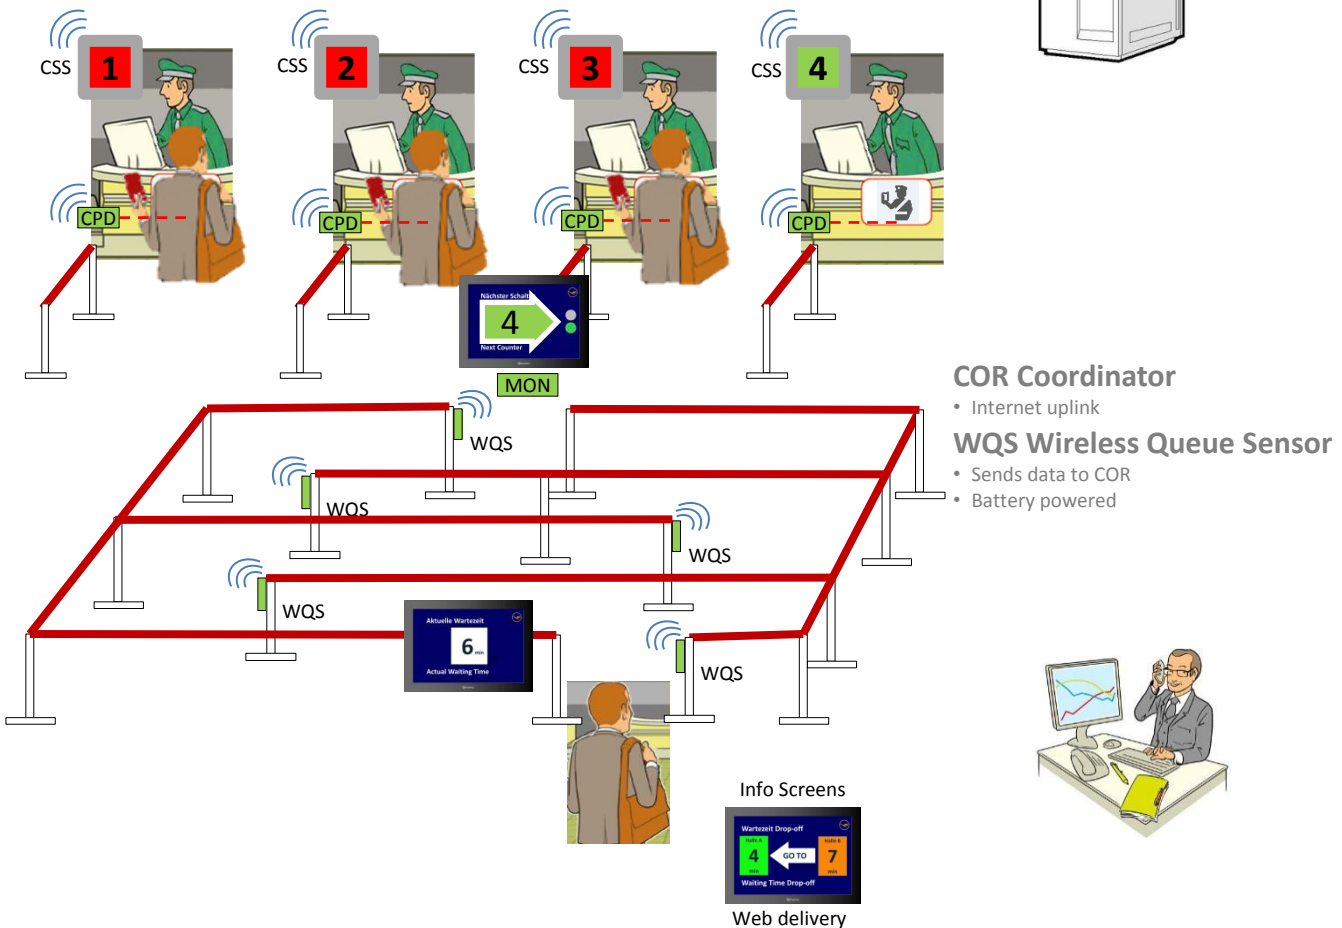

Use Case – Immigration

- Increase Productivity and Service
- Eliminate Pushers
- Speed up transition time

Technical overview

CSC Signal Controller

- Wireless unit

CPD PAX Detector

- Wireless unit

MON Monitor Controller

- LAN required

CSS Caller Signal Square

- Free/Busy Signalization

COR Coordinator

- Internet uplink

WQS Wireless Queue Sensor

- Sends data to COR
- Battery powered

Info Screens