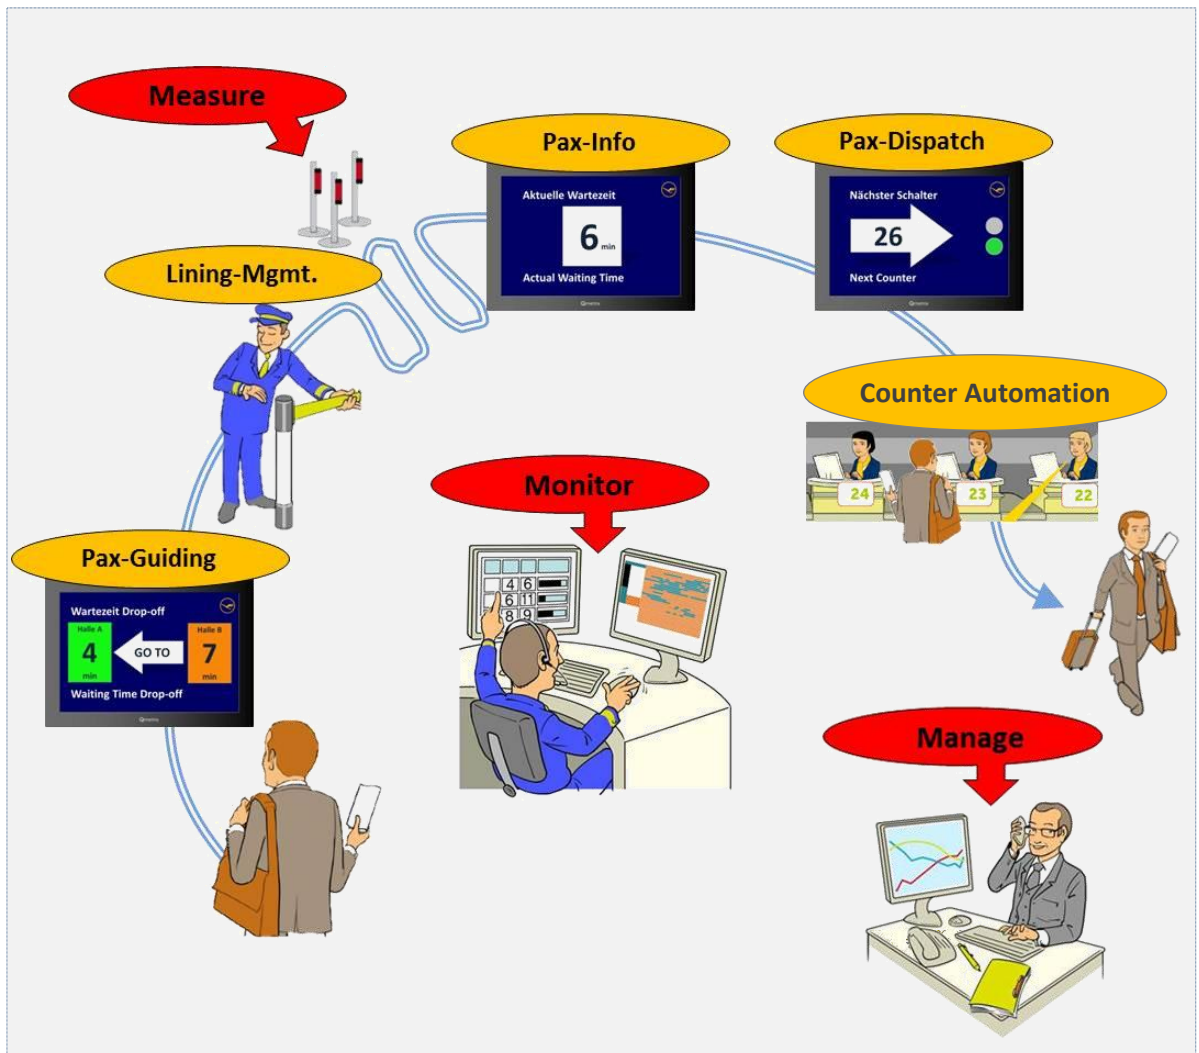

Qmetrix System Map

Functional overview

> Qmetrix Contact

Dieter Punzengruber **EMAIL** dp@qmetrix.com **PHONE** +43 1 535 79 20-0
XIMES GMBH Hollandstraße 12/12, A-1020 Vienna **WEB** www.qmetrix.com